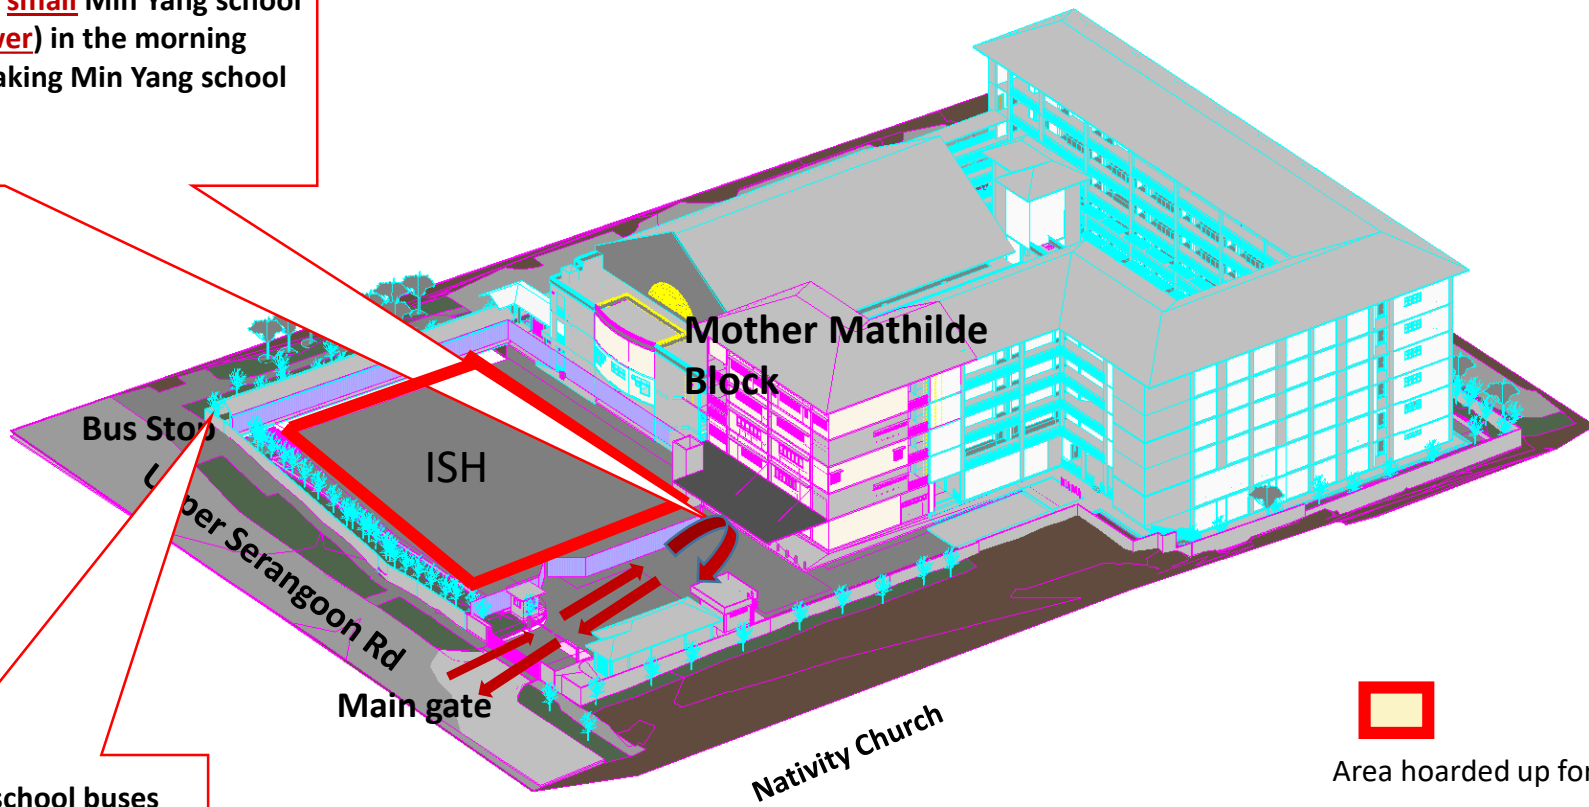

Traffic Flow Arrangements (29 Oct 2018 to 30 Sept 2019)

Changes in traffic flow (29 OCT 2018– 30 SEPT 2019)

- 1) Drop-off point for parents & **small** Min Yang school buses (i.e. **15-seater and fewer**) in the morning
- 2) Pick-up point for **all** pupils taking Min Yang school buses after dismissal

Drop-off point for Min Yang school buses (**20-seater and above**) in the morning (Bus Nos. 2, 5, 7, 9, 12)

 Area hoarded up for construction

 Traffic flow

Traffic Flow Plan wef 29 Oct 2018 to 30 Sept 2019

1. Currently, students are dropped off in front of the canteen.
2. With effect from 29 Oct 2018 ,the new drop-off point (for parents' vehicles and 15-seater and below school buses) will be in front of the new Mother Mathilde Block. The area where the current netball court is, will be set aside for the construction works for our ISH.
 - a) Coming to school:
 - Parents will drop off pupils in front of the Mother Mathilde Block
 - The school buses (15-seater and fewer) will drop off pupils in front of the Mother Mathilde Block. i.e. (Bus Nos. 2, 5, 7, 9, 12).
 - The school buses (20-seater and above) will drop off pupils at the public bus stop near Side Gate 1

3. Traffic cones and directional signs have been put up to ensure a smooth traffic flow. Traffic marshals will be deployed to direct traffic.

Traffic Flow Plan: With effect from 29 OCT 2018 to 30 Sept 2019